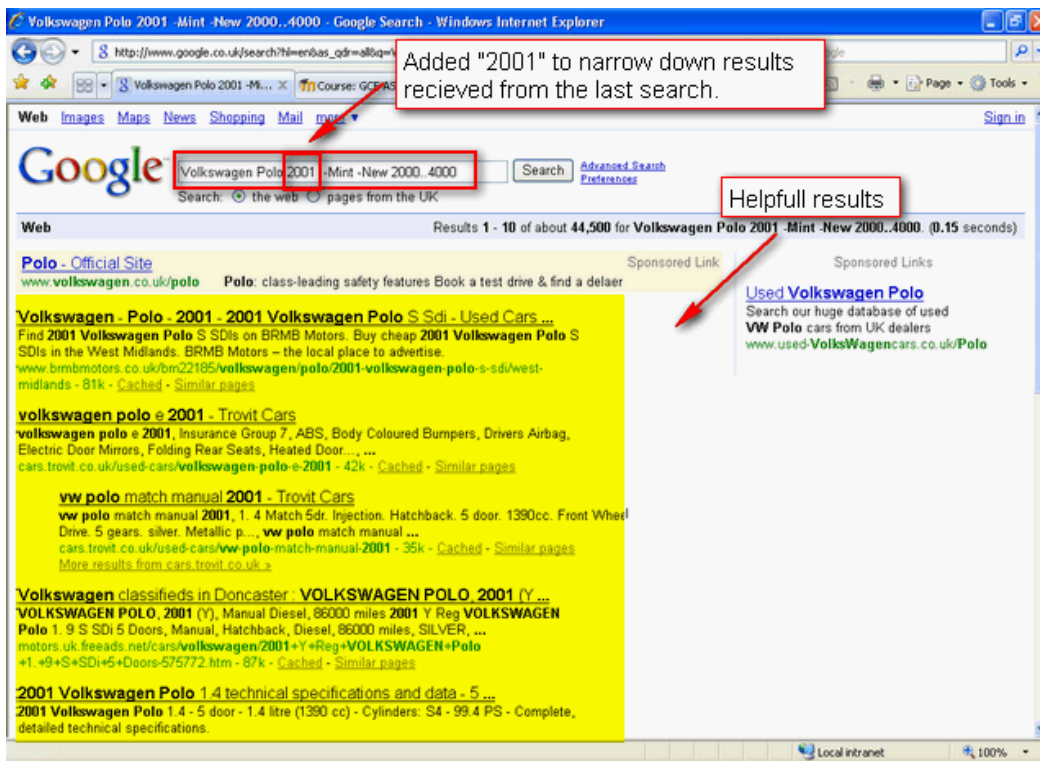

SITE FROM GOOGLE ADVANCED SEARCH 2