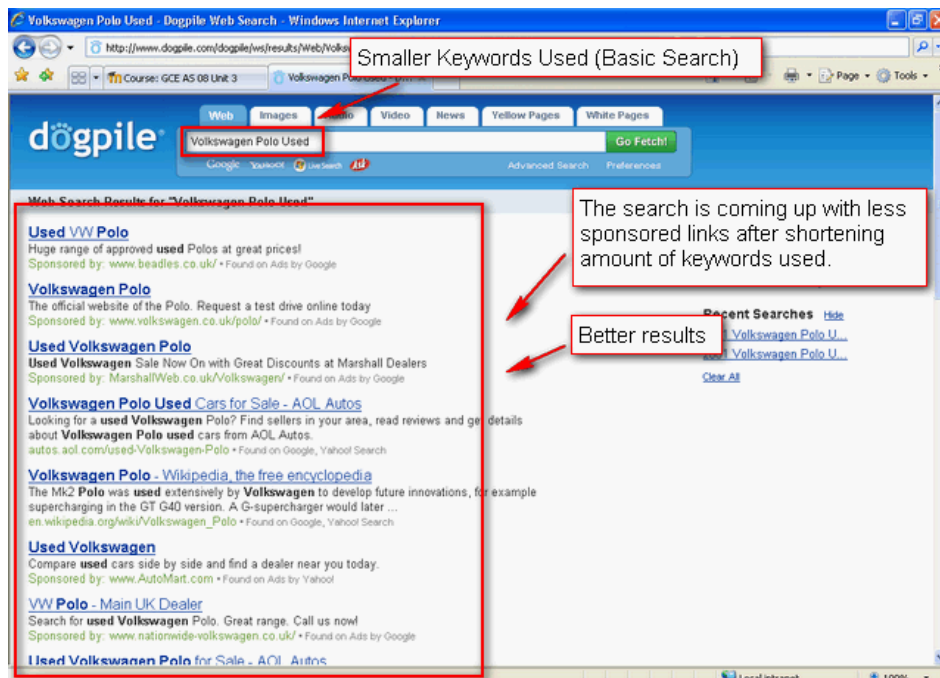

## SITE FROM DOGPILE RESULTS 1

This is the site I received from my basic DogPile search. This site was very useful as it came up with allot of results which were in my price range.

## GOOGLE BASIC SEARCH RESULTS 2:

I searched the terms "2001 Volkswagen Polo Used Car" to bring up 79,600 in 0.52 seconds.

## SITE FROM GOOGLE RESULTS 2

This is the site I received from my 2 basic google search. It is very useful as I came up with 4 helpful results. The reason why there are helpful are because they are inside the price range which was set (£2000 - £4000)

## DOGPILE BASIC SEARCH 2

This is the site I received from my 2 basic DogPile search. This site was very useful as it came up with allot of results which were in my price range.

The results I received from DogPile were not very good, so I decided to shorten the keywords used to get a wider search. I changed the searched terms to "Volkswagen Polo Used".