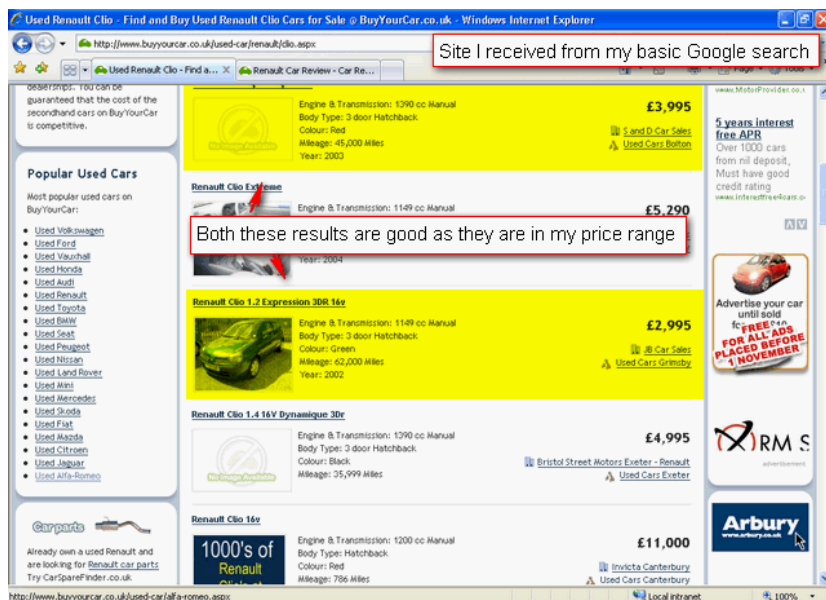

SITE FROM GOOGLE RESULTS 1

This is the site I received from my basic google search. It is very useful as I came up with 2 helpful results. The reason why there are helpful are because they are inside the price range which was set (£2000 - £4000).