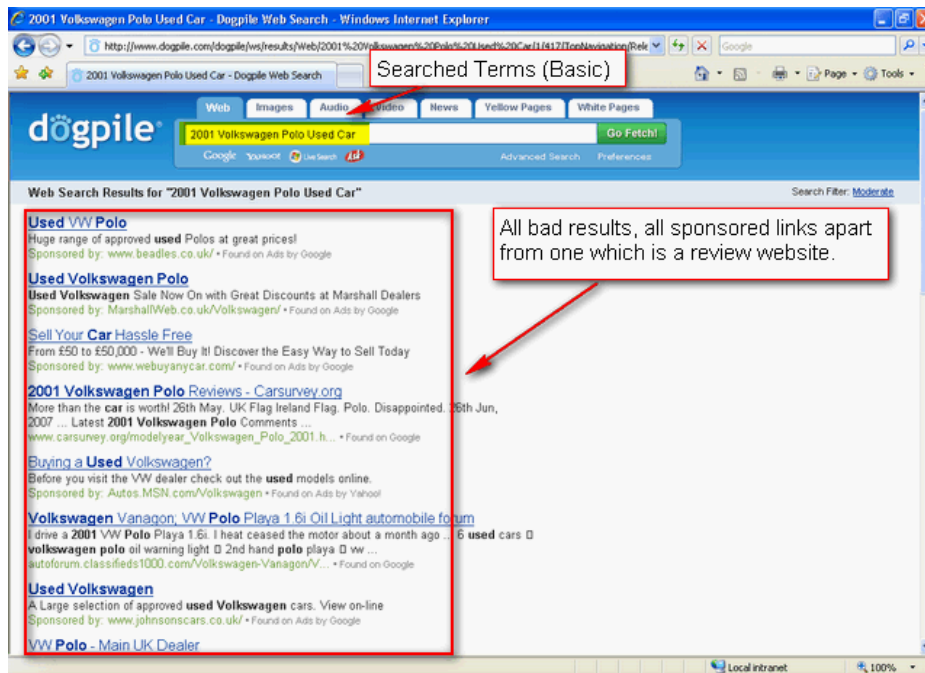

DOGPILE BASIC SEARCH 2

This is the site I received from my 2 basic DogPile search. This site was very useful as it came up with allot of results which were in my price range.