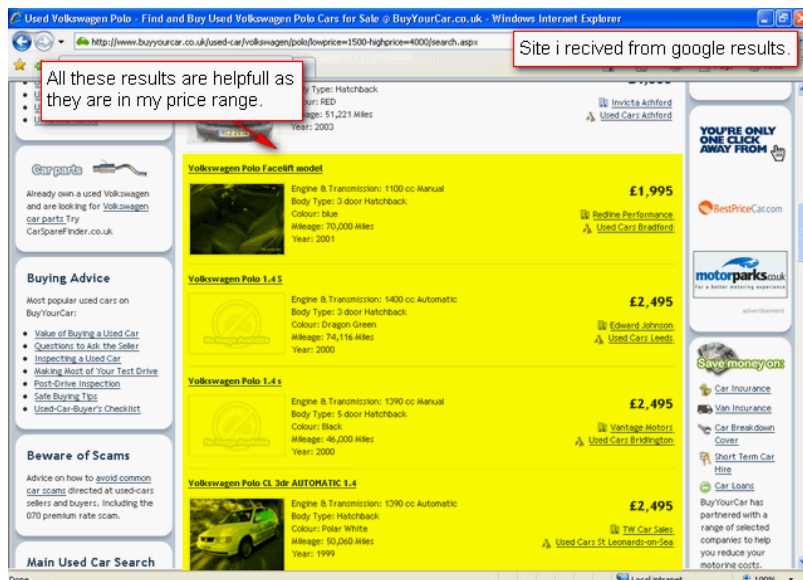

SITE FROM GOOGLE RESULTS 2

This is the site I received from my 2 basic google search. It is very useful as I came up with 4 helpful results. The reason why there are helpful are because they are inside the price range which was set (£2000 - £4000)