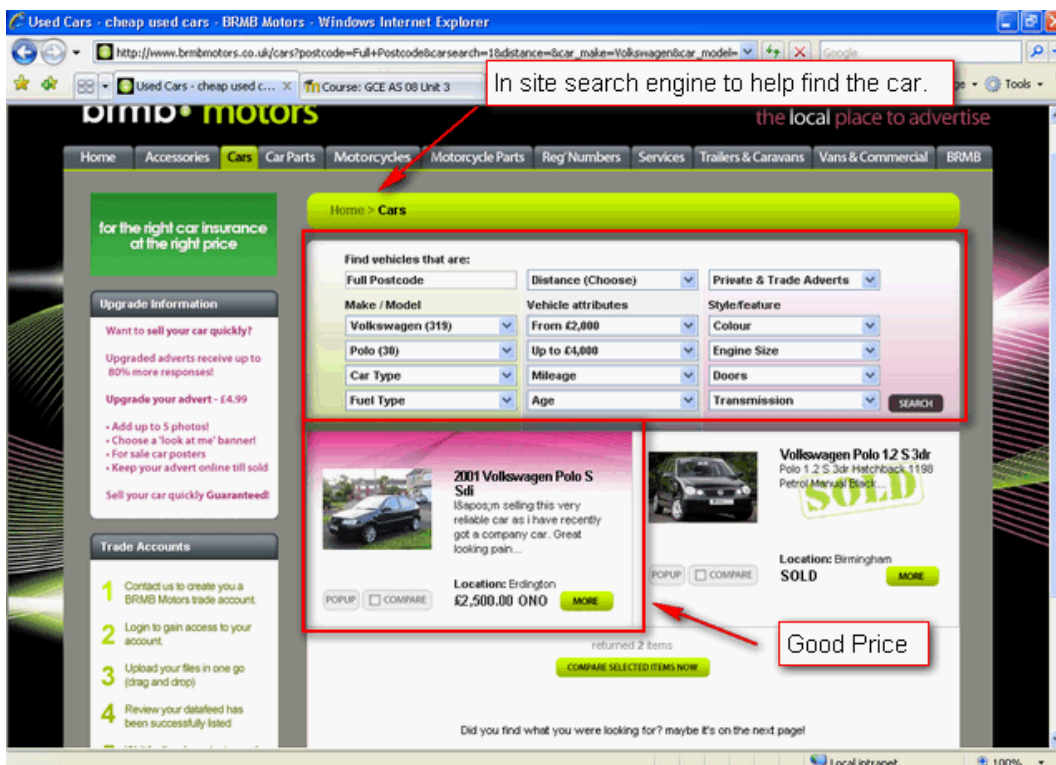

Search within a site or domain:

(e.g. youtube.com, .edu)

[Date, usage rights, numeric range, and more](#)

Date: (how recent the page is) anytime

Usage rights: not filtered by license

Where your keywords show up: anywhere in the page

Region: any region

Numeric range: 2000 .. 4000

Price Range

Done

Local intranet

100%

## SITE FROM GOOGLE ADVANCED SEARCH 2