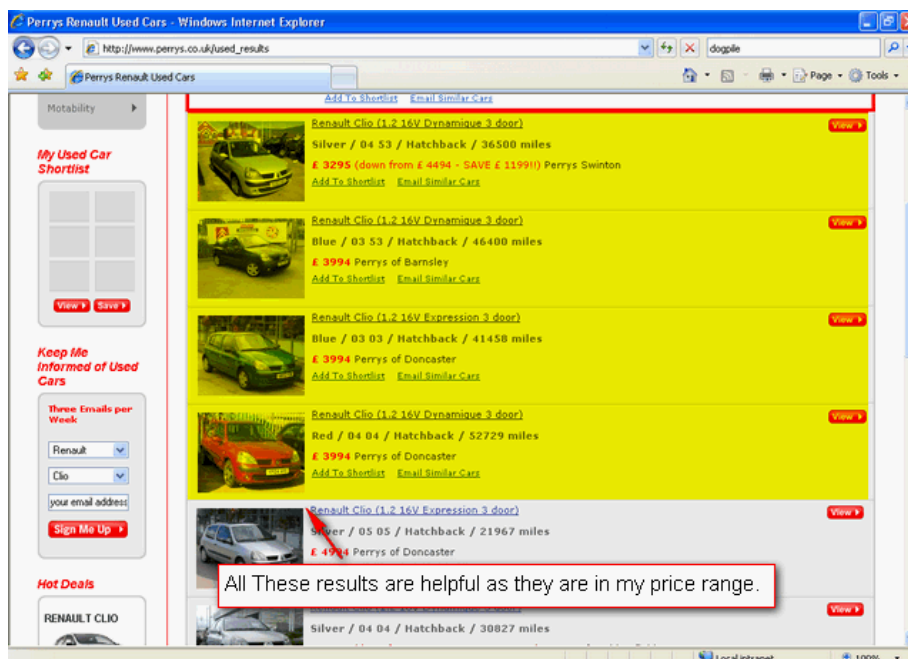

## SITE FROM GOOGLE RESULTS 1

This is the site I received from my basic google search. It is very useful as I came up with 2 helpful results. The reason why there are helpful are because they are inside the price range which was set (£2000 - £4000).

## DOGPILE BASIC SEARCH 1

I searched the terms "Renault Clio Used Car" into DogPile, the search results weren't helpful as most of them were sponsored links

## SITE FROM DOGPILE RESULTS 1

This is the site I received from my basic DogPile search. This site was very useful as it came up with allot of results which were in my price range.