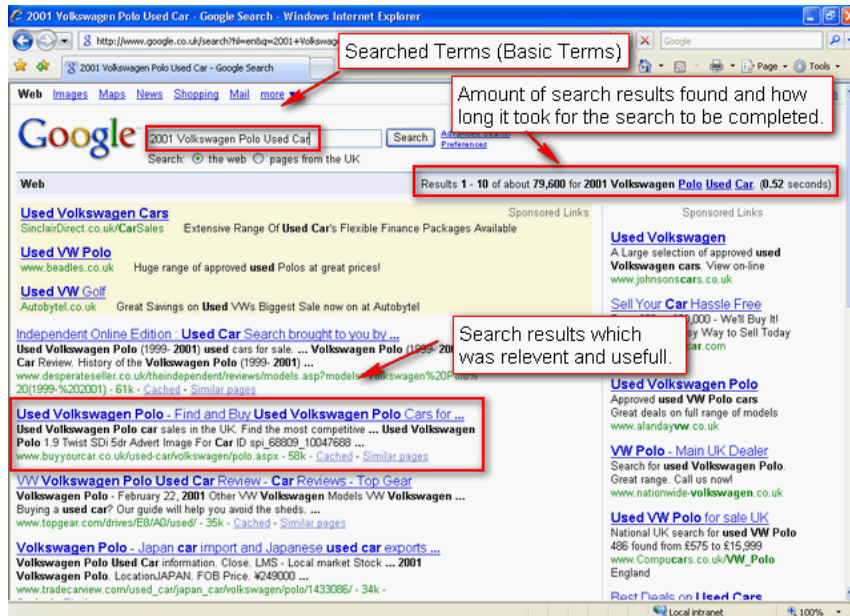

Google does the same but separates them to the right hand side of the page but they are also related to what I am searching. So in my eye google is better the search engine.

GOOGLE BASIC SEARCH RESULTS 2:

I searched the terms "2001 Volkswagen Polo Used Car" to bring up 79,600 in 0.52 seconds.