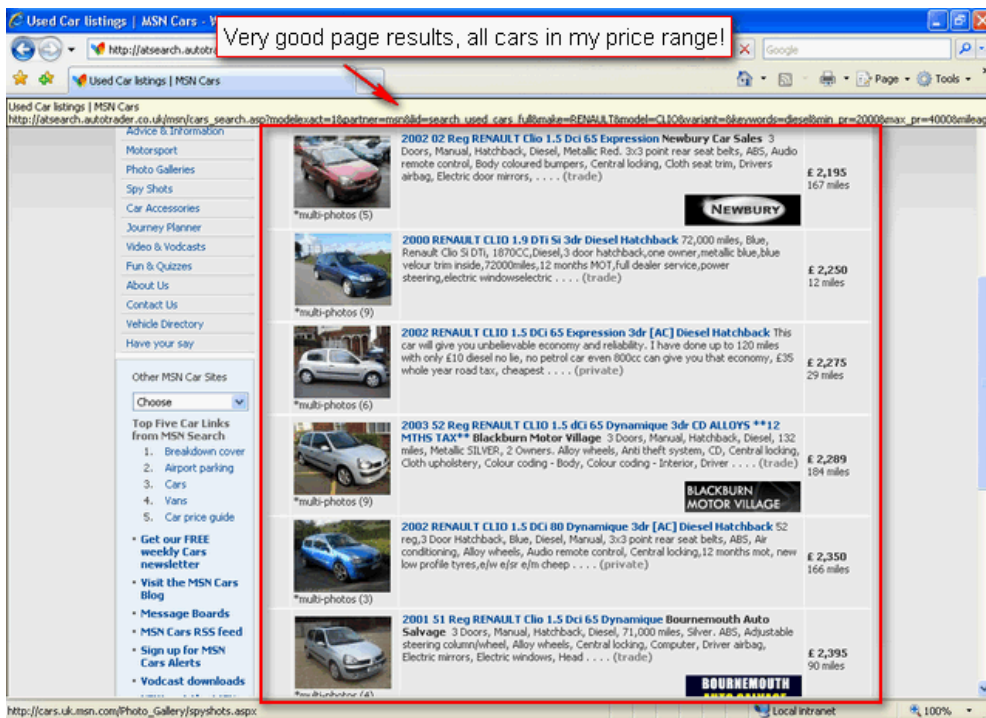

But don't show pages that have...  
any of these unwanted words:

Need more tools?  
Results per page: 10 results  
Language: any language

Price range option in advanced searching.

£2000 .. £4000

## SITE FROM GOOGLE ADVANCED SEARCH 1